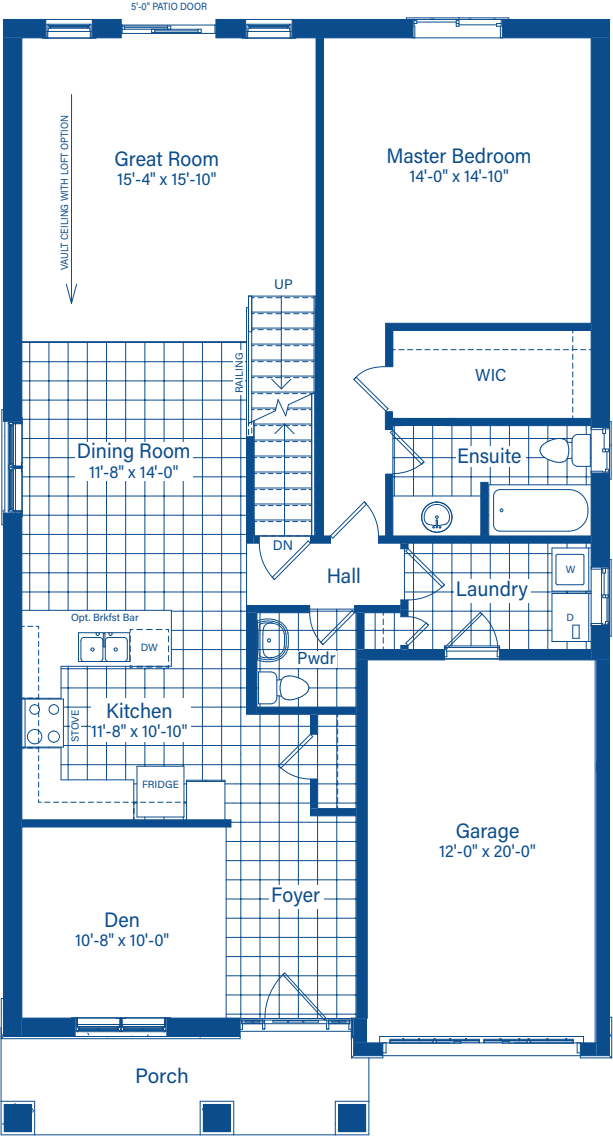

GEORGIAN

1426 - 1871 SQ.FT.

ELEVATION A

DEVONLEIGH HOMES
WEB: DevonleighHomes.com

Plans and specifications are subject to change without notice.
All renderings and photographs are artist's concept. E&O.E.

GEORGIAN

1426 - 1871 SQ.FT.

BASEMENT

MAIN FLOOR

LOFT OPTION