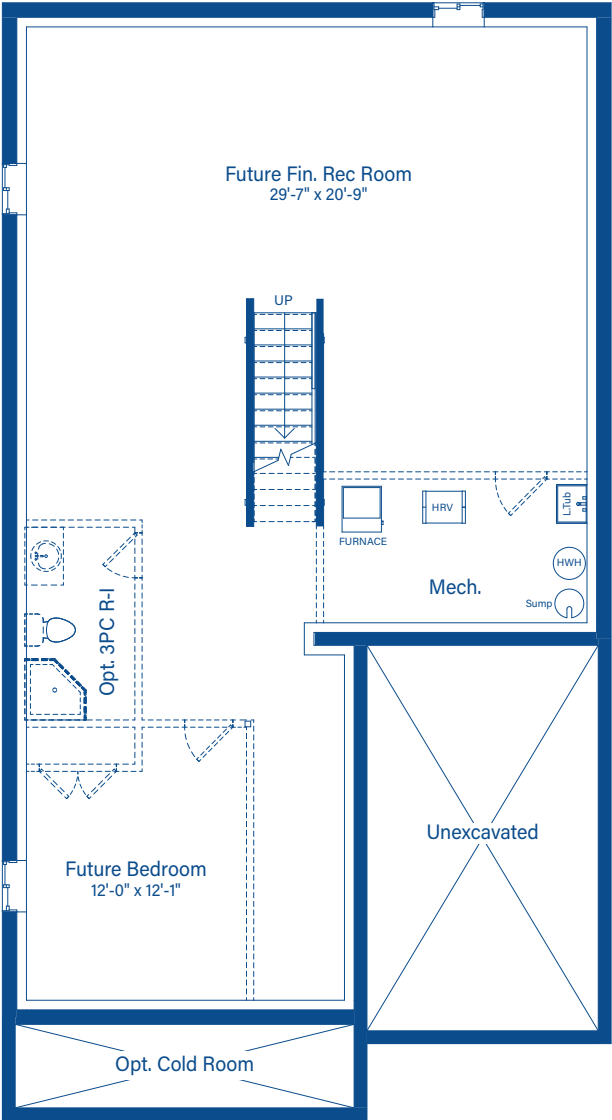

GEORGIAN

1426 - 1871 SQ.FT.

ELEVATION A

DEVONLEIGH HOMES
WEB: DevonleighHomes.com

Plans and specifications are subject to change without notice.
All renderings and photographs are artist's concept. E&O.E.

GEORGIAN

1426 - 1871 SQ.FT.

BASEMENT

MAIN FLOOR

LOFT OPTION