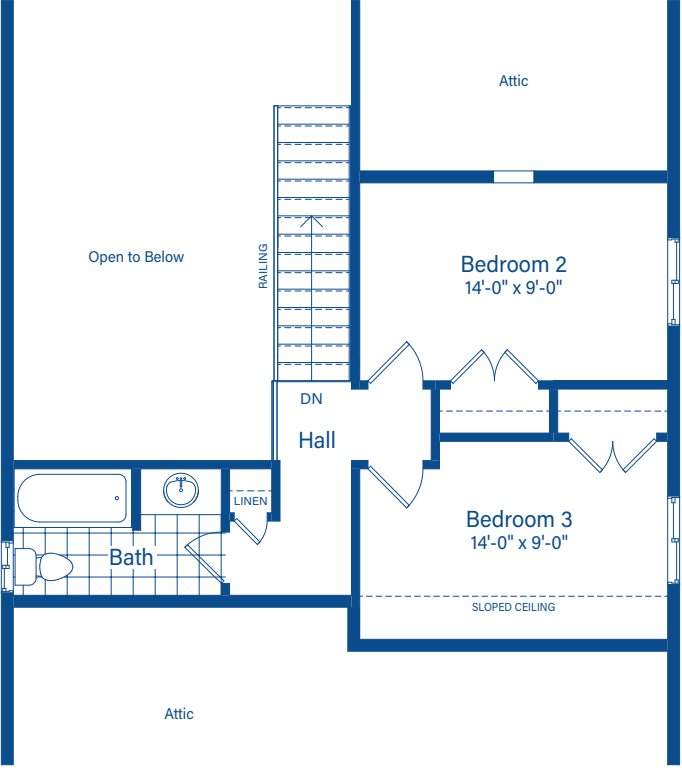

GEORGIAN

1426 - 1871 SQ.FT.

ELEVATION A

DEVONLEIGH HOMES
WEB: DevonleighHomes.com

Plans and specifications are subject to change without notice.
All renderings and photographs are artist's concept. E&O.E.

GEORGIAN

1426 - 1871 SQ.FT.

BASEMENT

MAIN FLOOR

LOFT OPTION